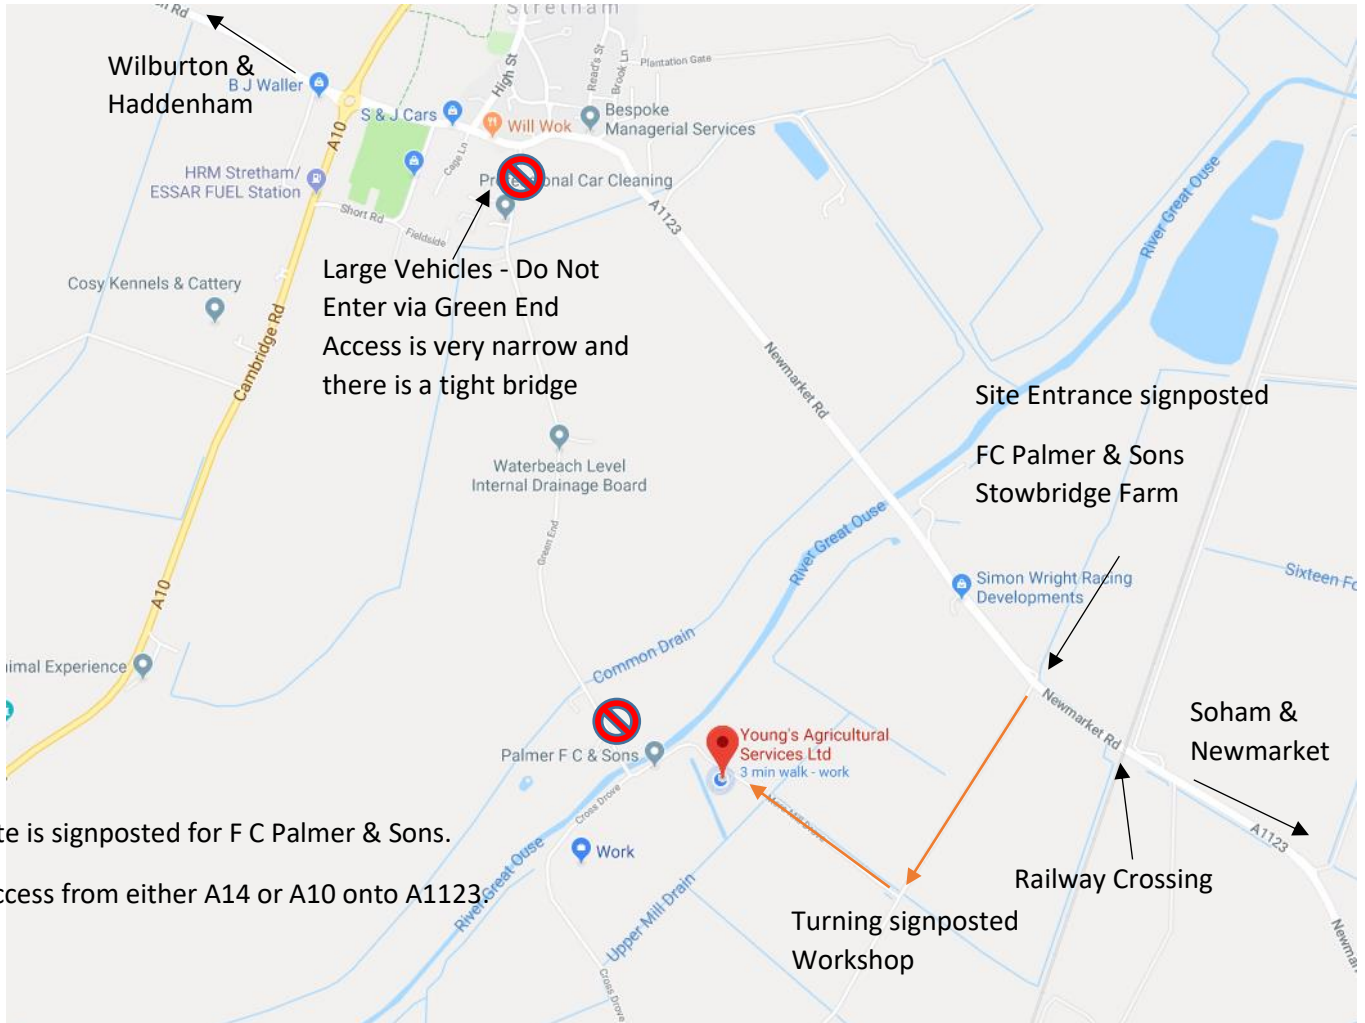

Directions to our site – Via Newmarket Road, Stretham, CB6 3FT

Access via Green End is very tight and only suitable for Cars – **If access barriers are up, call office for entry.**

Newmarket Road Entrance – Stowbridge Farm

What 3 words ///crispy.themes.adverbs

Turn off the main road onto Farm road. Follow the track, until you see a turning on the right signposted workshop. We are the buildings at the bottom of this track.

ACCESS BARRIERS OPEN BETWEEN 8AM & 5PM