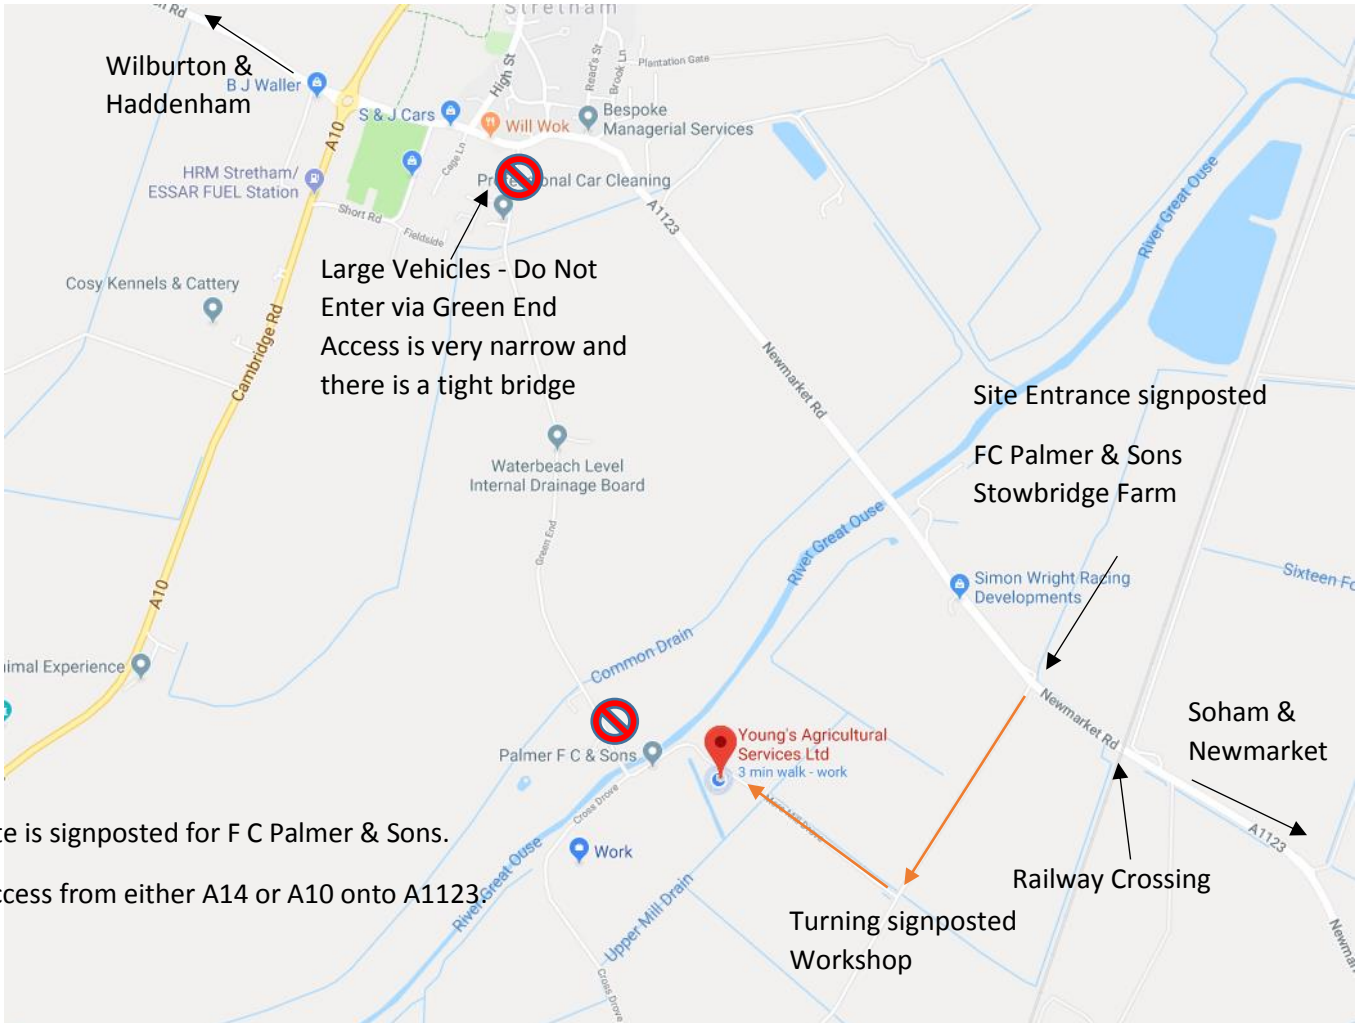

Directions to our site – Via Newmarket Road, Stretham, CB6 3FT

Access via Green End is very tight and only suitable for Cars – **If access barriers are up, call office for entry.**

Newmarket Road Entrance – Stowbridge Farm

Turn off the main road onto Farm road. Follow the track, until you see a turning on the right signposted workshop. We are the buildings at the bottom of this track.

ACCESS BARRIERS OPEN BETWEEN 8AM & 5PM